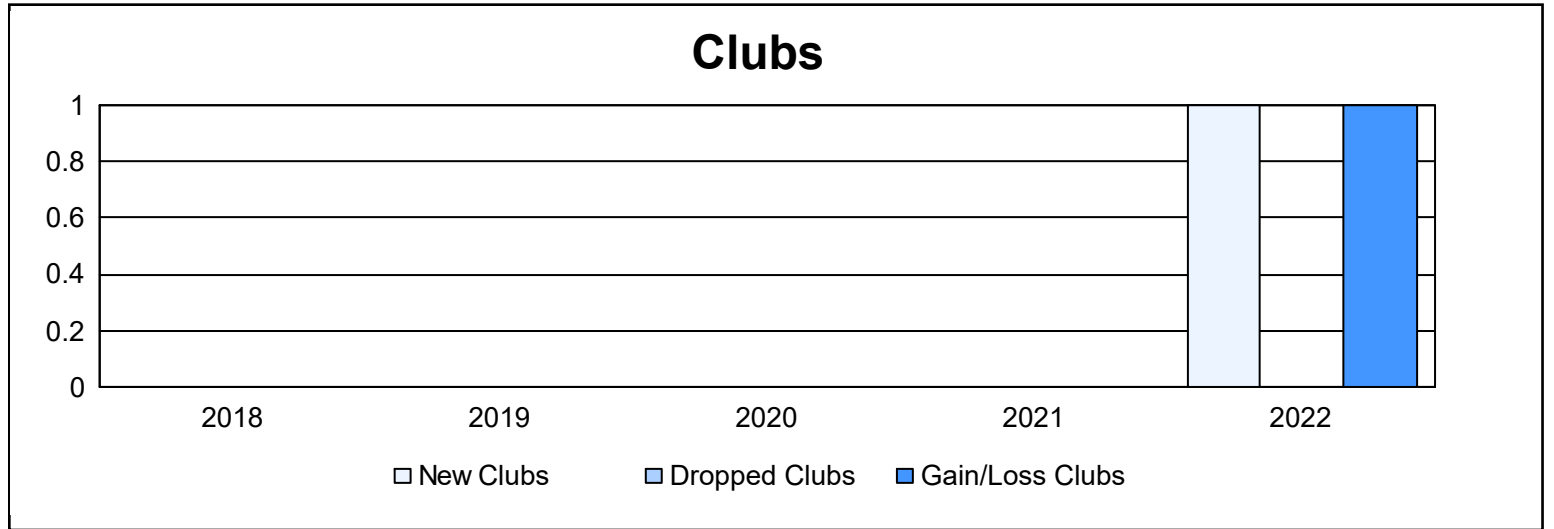

Year	New Clubs	Dropped Clubs	Gain/Loss Clubs	New Members	Charter Members	Reinstate Members	Transfer Members	Total Member Added	Total Members Dropped	Gain/Loss Members
2017-2018	0	0	0	83	0	0	4	87	72	15
2018-2019	0	0	0	71	0	0	2	73	78	-5
2019-2020	0	0	0	62	0	0	6	68	62	6
2020-2021	0	0	0	32	0	2	3	37	63	-26
2021-2022	1	0	1	63	25	2	4	94	90	4
<b>Average</b>	<b>0</b>	<b>0</b>	<b>0</b>	<b>62</b>	<b>5</b>	<b>1</b>	<b>4</b>	<b>72</b>	<b>73</b>	<b>-1</b>

### Membership Composition June 2022 Cumulative