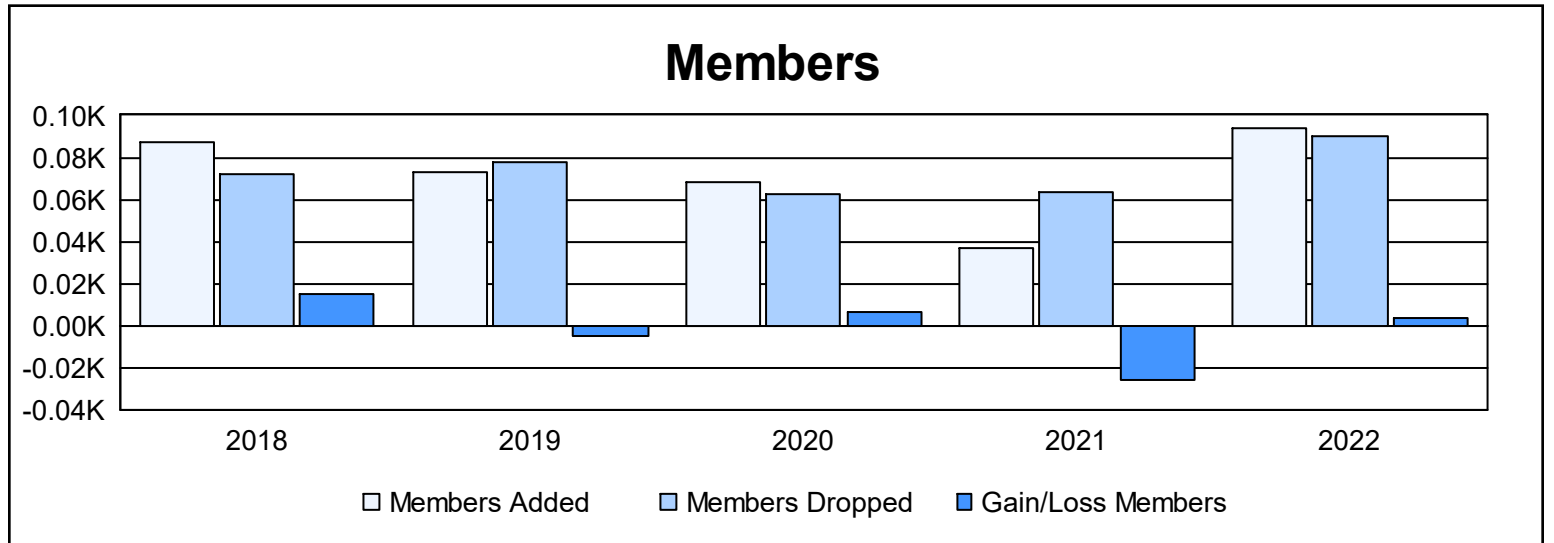

Year	New Clubs	Dropped Clubs	Gain/Loss Clubs	New Members	Charter Members	Reinstate Members	Transfer Members	Total Member Added	Total Members Dropped	Gain/Loss Members
2017-2018	0	0	0	83	0	0	4	87	72	15
2018-2019	0	0	0	71	0	0	2	73	78	-5
2019-2020	0	0	0	62	0	0	6	68	62	6
2020-2021	0	0	0	32	0	2	3	37	63	-26
2021-2022	1	0	1	63	25	2	4	94	90	4
<b>Average</b>	<b>0</b>	<b>0</b>	<b>0</b>	<b>62</b>	<b>5</b>	<b>1</b>	<b>4</b>	<b>72</b>	<b>73</b>	<b>-1</b>

### Membership Composition June 2022 Cumulative