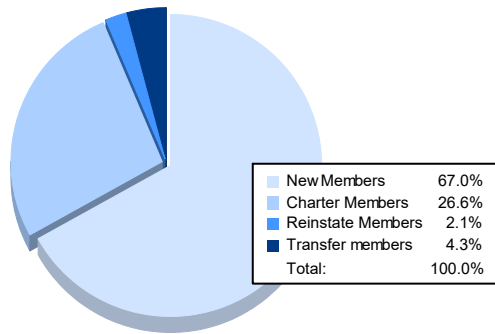

Year	New Clubs	Dropped Clubs	Gain/Loss Clubs	New Members	Charter Members	Reinstate Members	Transfer Members	Total Member Added	Total Members Dropped	Gain/Loss Members
2017-2018	0	0	0	83	0	0	4	87	72	15
2018-2019	0	0	0	71	0	0	2	73	78	-5
2019-2020	0	0	0	62	0	0	6	68	62	6
2020-2021	0	0	0	32	0	2	3	37	63	-26
2021-2022	1	0	1	63	25	2	4	94	90	4
<b>Average</b>	<b>0</b>	<b>0</b>	<b>0</b>	<b>62</b>	<b>5</b>	<b>1</b>	<b>4</b>	<b>72</b>	<b>73</b>	<b>-1</b>

### Membership Composition June 2022 Cumulative